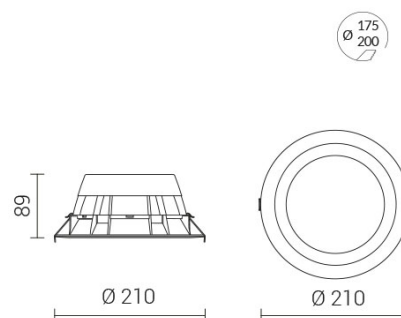

## HALL LED ESSENTIAL Medium

IP54 protection from the bottom

CODE		FLUX	SIZE	CERTIFICATIONS
38MP9K4M54D	9W 4000K	1400lm	210mm	    