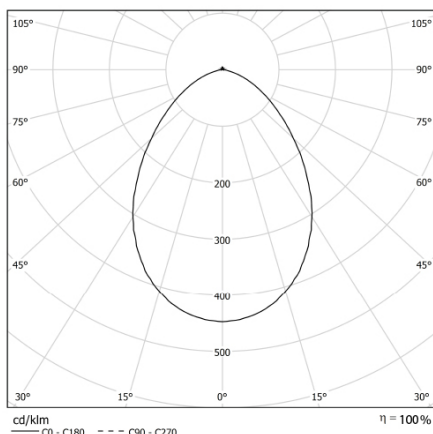

## HALL LED ESSENTIAL Medium

IP54 protection from the bottom

CODE		FLUX	SIZE	CERTIFICATIONS
38MP9K4M54D	9W 4000K	1400lm	210mm	    